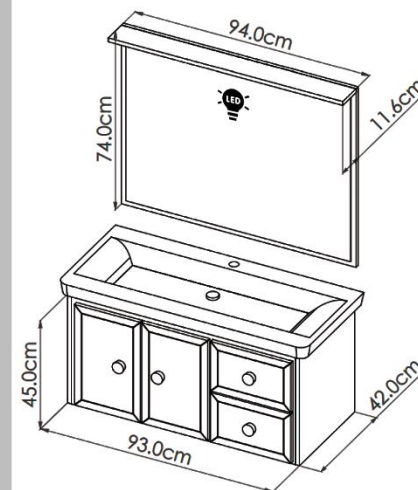

سنگ : آنتیک (سینا)

درب کابینت : کمدی و کشویی

دستگیره چوبی

SMD آینه

ATAJOR