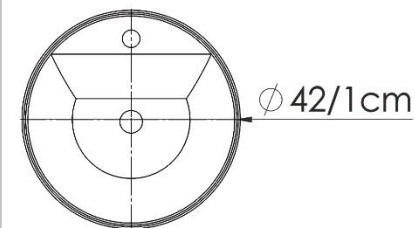

سنگ : میلانو (نوین سرام) - گاتریا

درب کابینت : کمدی

رنگ بندی : طلایی - نقره ای

ATAJOR