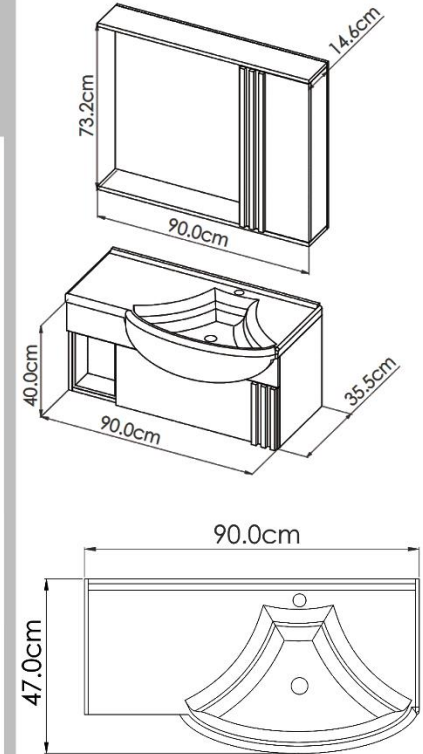

DETAILS

سنگ : آلور (سینا چینی)
درب کابینت : داشبوردی
ورق روکش دار کتان
آینه باکس سرهم
دستگیره پی وی سی

ATAJOR