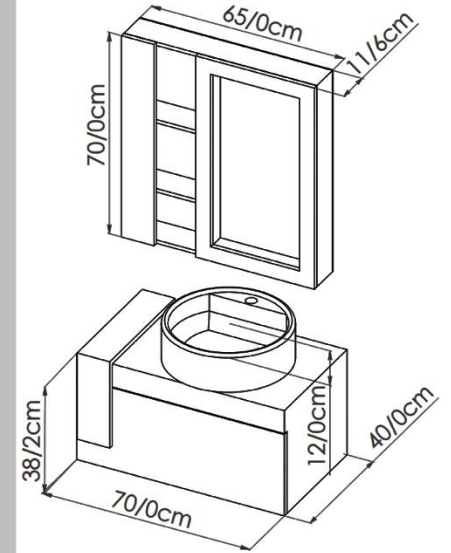

سنگ : مرمریت (نوین سرام)-کوئینگ

درب کابینت : داشبوردی

آینه باکس سرهم

چوب

رنگ بندی : سفید و طوسی