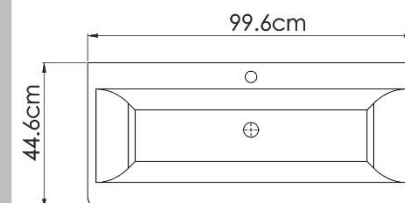

سنگ : آنتیک (سینا)

درب کابینت : کمدی و کشویی

دستگیره چوبی

SMD آینه

ATAJOR