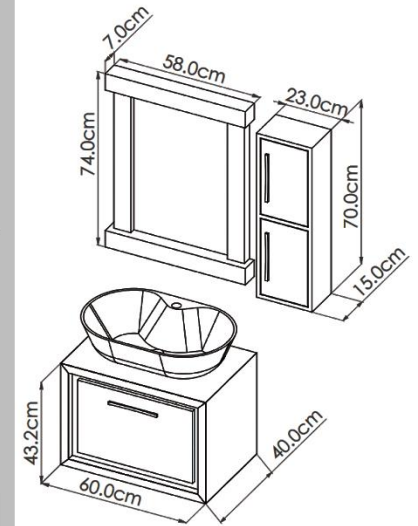

سنگ : تورینو (نوبین سرام) - لیزانو

درب کابینت : داشبوردی

روکش چوب

ATAJOR