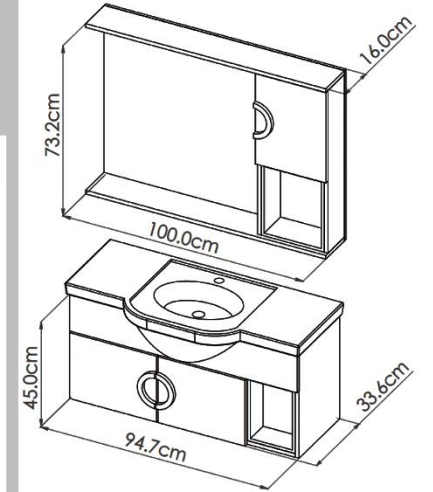

DETAILS

سنگ : آلور (سینا چینی)

درب کابینت : کمدی

ورق روکش دار کتان

آینه باکس سرهم

دستگیره پی وی سی

T-100-01

COLOUR:GRAY-WHITE

ATAJOR