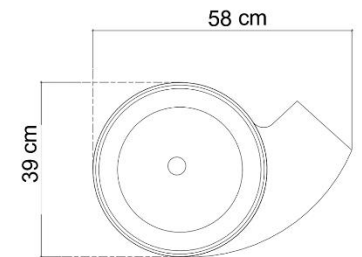

DETAILS

سنگ : سوناتا گلسار
درب کابینت : داشبوردی
آینه باکس سرهم
چوب
رنگ بندی : شیری و چوب

ATAJOR