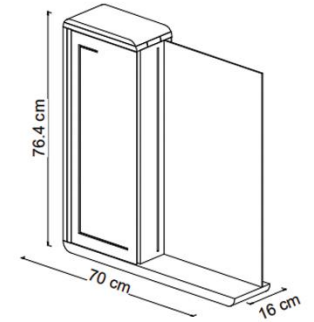

DETAILS

سنگ : سوناتا گلسار
درب کابینت : داشبوردی
آینه باکس سرهم
چوب
رنگ بندی : شیری و چوب

ATAJOR