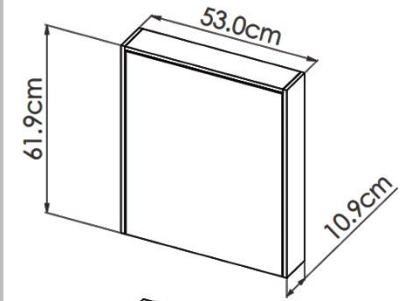

سنگ : آمون (سینا چینی)

درب کابینت : کمدی

تیرک : نقره ای و طلایی

آینه باکس سرهم

ATAJOR