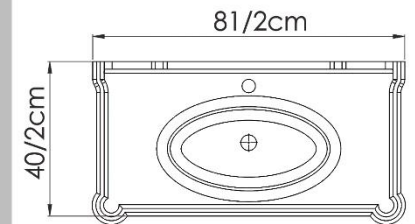

سنگ : کورتینا (نوبین سرام)

درب کابینت : داشبوردی

آینه باکس سرهم

شیشه سکوریت دودی

ATAJOR