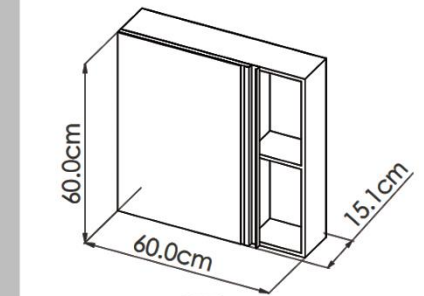

DETAILS

سنگ : مرمریت (سیمکان)

آینه باکس سرهم

درب کابینت : داشبوردی

دستگیره شاخه ای

T-60-05

COLOUR:WHITE-GOLD

ATAJOR