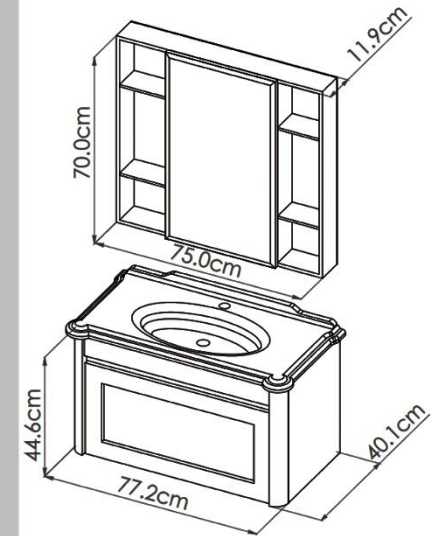

سنگ : کورتینا (نوبین سرام)

درب کابینت : داشبوردی

آینه باکس سرهم

شیشه سکوریت دودی

ATAJOR