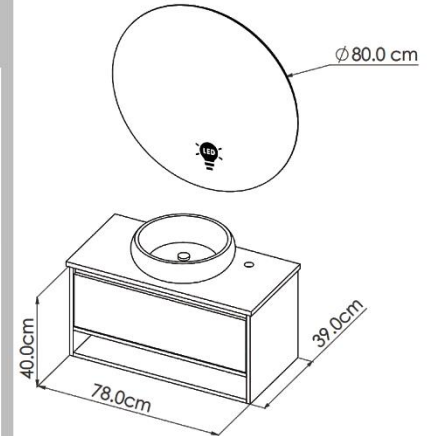

DETAILS

سنگ : مرمریت

درب کابینت : داشبوردی

آینه : گرد و بیضی

SMD آینه

ATAJOR