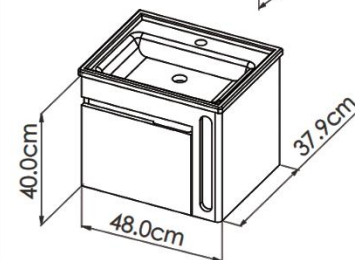

DETAILS

سنگ : نیلوفر (آرمیتاز) - آرالیا (سینا چینی)

درب کابینت : کمدی

تیرک : شیشه ای مات

آینه باکس سرهم

ATAJOR