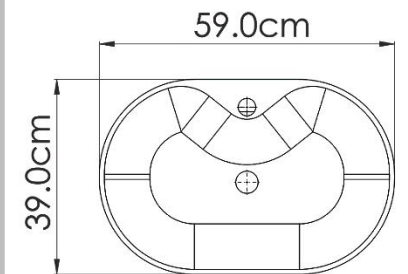

سنگ : تورینو (نوبین سرام) - لیزانو

درب کابینت : داشبوردی

روکش چوب

ATAJOR