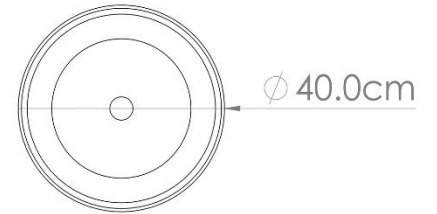

سنگ : مرمر پرتغالی

درب کابینت : داشبوردی

روکش چوب بلوط