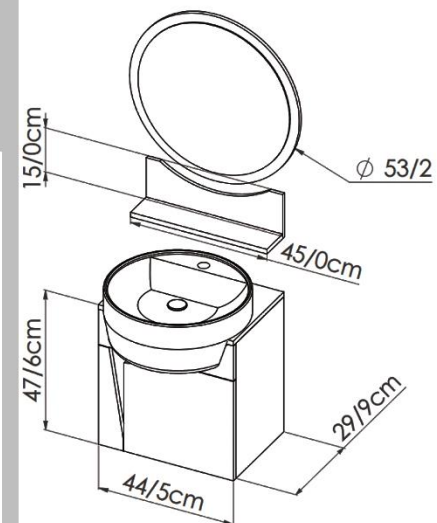

سنگ : میلانو (نوین سرام) - گاتریا

درب کابینت : کمدی

رنگ بندی : طلایی - نقره ای

ATAJOR