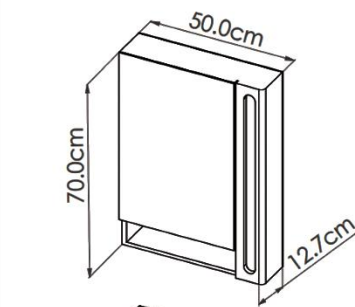

DETAILS

سنگ : نیلوفر (آرمیتاز) - آرالیا (سینا چینی)

درب کابینت : کمدی

تیرک : شیشه ای مات

آینه باکس سرهم

ATAJOR