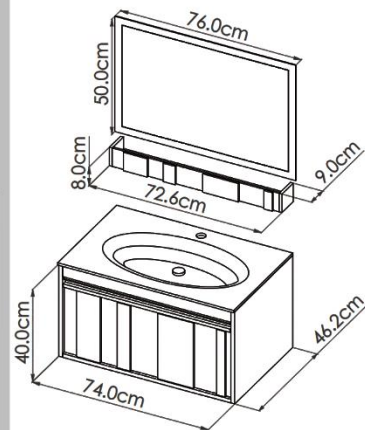

DETAILS

سنگ : کورین

درب کابینت : کشویی

دستگیره شاخه ای

رنگ بندی : سفید-طوسی

ATAJOR