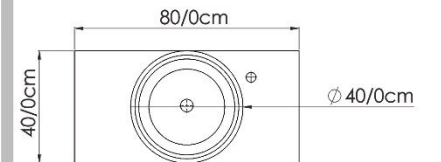

DETAILS

سنگ : مرمریت

درب کابینت : داشبوردی

آینه : گرد و بیضی

SMD آینه

ATAJOR