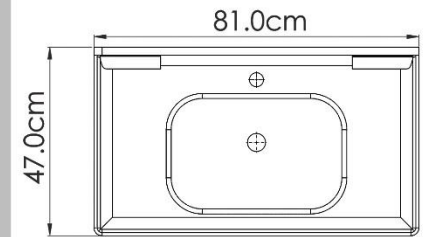

سنگ : کوبینتو - کوارتو (نوبن سرام) - آنجلا

درب کابینت : کمدی

دستگیره PVC

رنگ بندی : سفید طوسی - طوسی مشکی

ATAJOR