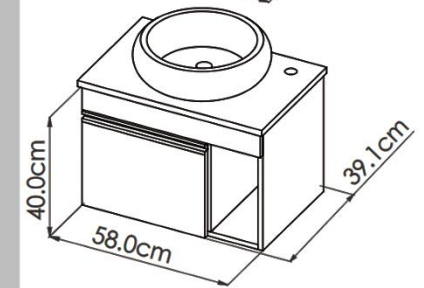

DETAILS

سنگ : مرمریت (سیمکان)

آینه باکس سرهم

درب کابینت : داشبوردی

دستگیره شاخه ای

T-60-05

COLOUR:WHITE-GOLD

ATAJOR