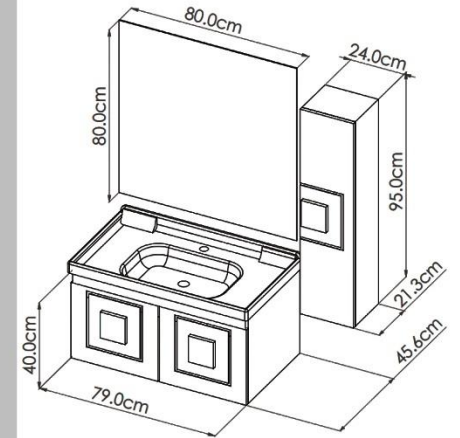

سنگ : کوبینتو - کوارتو (نوبن سرام) - آنجلا

درب کابینت : کمدی

دستگیره PVC

رنگ بندی : سفید طوسی - طوسی مشکی

ATAJOR