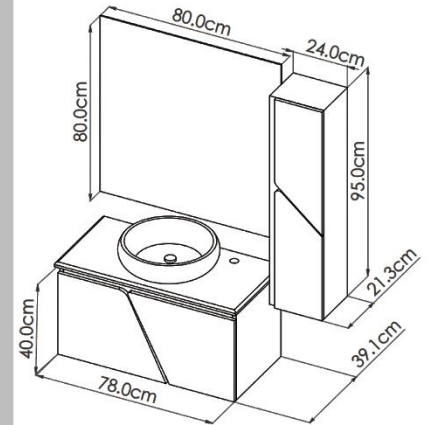

سنگ : مرمریت تو کار

درب کابینت : کمدی

رنگ بندی : سفید مشکی - مشکی سفید

ATAJOR