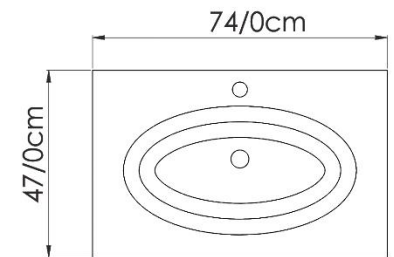

DETAILS

سنگ : کورین

درب کابینت : کشویی

آینه باکس سرهم

دستگیره شاخه ای

رنگ بندی : سفید-طوسی

ATAJOR