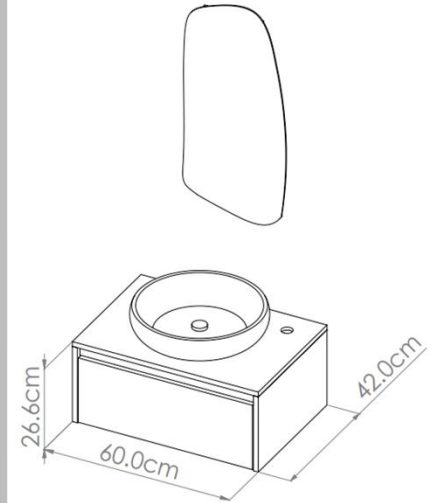

سنگ : مرمر پرتغالی

درب کابینت : داشبوردی

روکش چوب بلوط