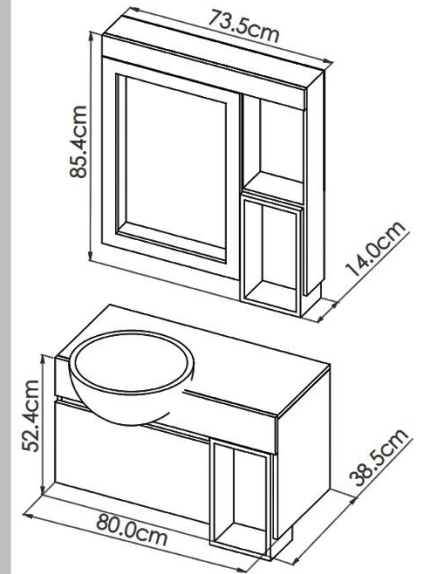

DETAILS

سنگ : ناپولی (نوبین سرام)

درب کابینت : داشبوردی

چوب راش

هالوژن زیر باکس

آینه باکس سرهم

T-80-06

COLOUR:WHITE-BEECH WOOD

ATAJOR