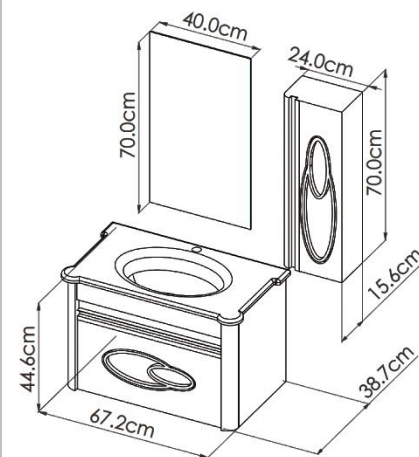

DETAILS

سنگ : کورتینا (نوین سرام)

درب کابینت : داشبوردی

دستگیره : شاخه ای

شیشه سکوریت برنزی درب ها

ATAJOR