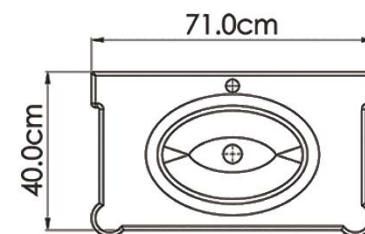

DETAILS

سنگ : کورتینا (نوین سرام)

درب کابینت : داشبوردی

دستگیره : شاخه ای

شیشه سکوریت برنزی درب ها

ATAJOR