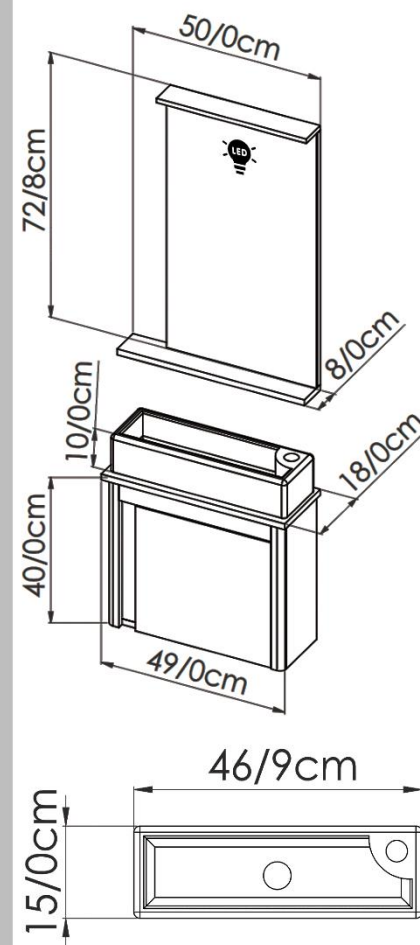

DETAILS

سنگ : رمینی (نوین سرام)

درب کابینت : کمدی

استفاده از چوب راش

SMD در قسمت بالای آینه