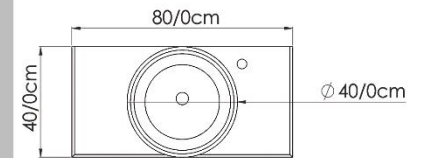

سنگ : مرمریت تو کار

درب کابینت : کمدی

رنگ بندی : سفید مشکی - مشکی سفید

ATAJOR