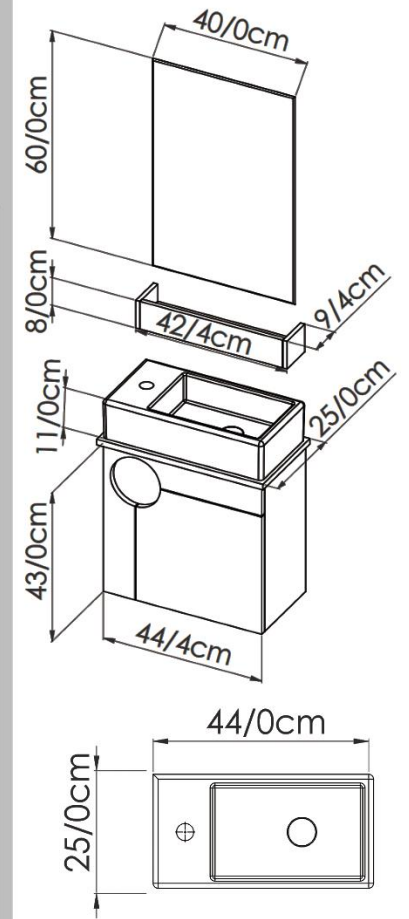

سنگ : آندره (سینا چینی)-تانیا (پارس سرام)

درب کابینت : کمدی

رنگ بندی : مشکی - طلایی - نقره ای

T-45-02

COLOUR:WHITE-BLACK

ATAJOR