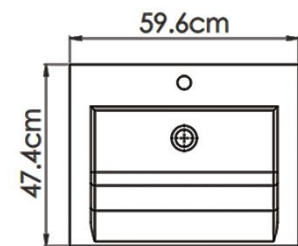

DETAILS

سنگ : کورین

درب کابینت : داشبوردی

شیشه سکوریت دودی

آینه باکس

ATAJOR