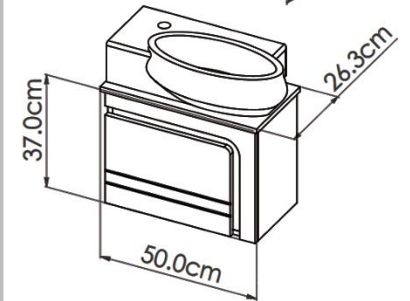

سنگ : آمون (سینا چینی)

درب کابینت : کمدی

تیرک : نقره ای و طلایی

آینه باکس سرهم

ATAJOR