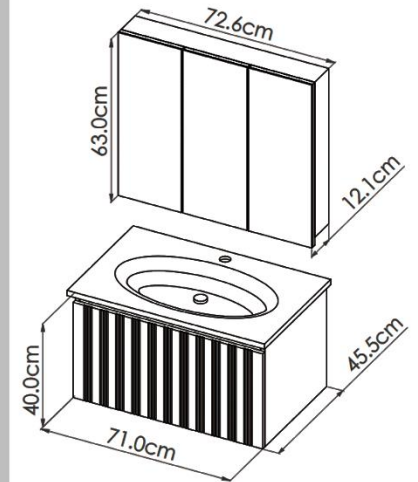

DETAILS

سنگ : کورین

درب کابینت : کشویی

آینه باکس سرهم

دستگیره شاخه ای

رنگ بندی : سفید-طوسی

ATAJOR