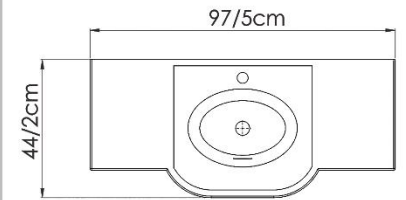

DETAILS

سنگ : آلور (سینا چینی)

درب کابینت : کمدی

ورق روکش دار کتان

آینه باکس سرهم

دستگیره پی وی سی

T-100-01

COLOUR:GRAY-WHITE

ATAJOR