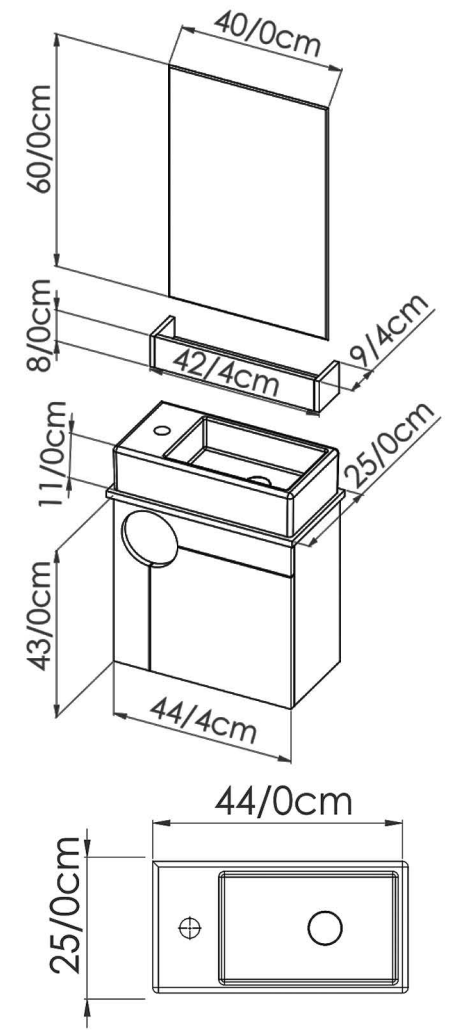

سنگ : آندره (سینا چینی)-تانیآ (پارس سرام)

درب کابینت : کمدی

رنگ بندی : مشکی - طلایی - نقره ای

ATAJOR

5