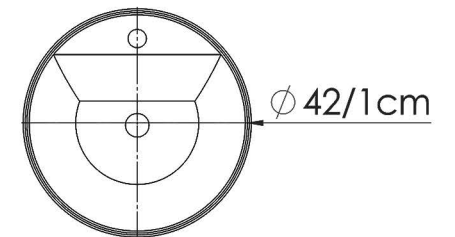

سنگ : میلانو (نوین سرام) - گاتریا

درب کابینت : کمدی

رنگ بندی : طلایی - نقره ای

ATAJOR

3